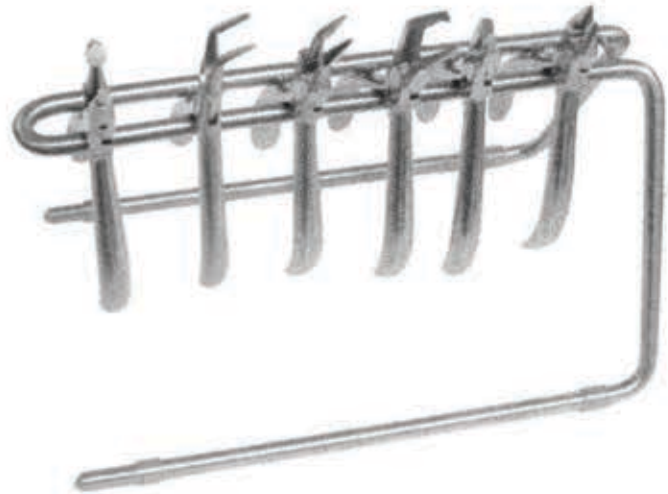

Pliers Bracket Remover

2511

Pliers Bracket Remover

2512

Pier Pliers

2513

Nerve Canal Narrow 12.5cm

2514

For bending wire during orthodontic procedures.

Waldsache
15cm
2550

Universal
16cm
2551

Nance
13.5cm
2552

Aderer
14.5
2553

Goslee
One Serrated
14cm
2554

Goslee
Double Serrated
14cm
2555

Arrow Clasp
Bending
12cm
2556